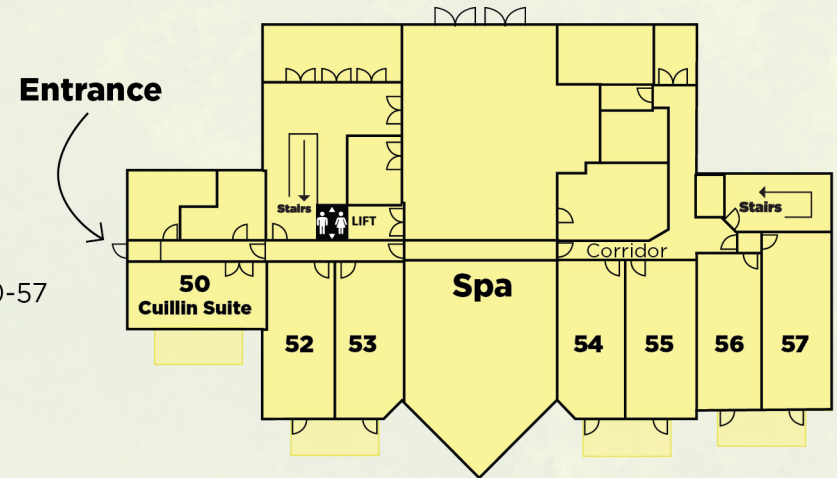

Hotel Map

Welcome to the
LODGE ON
LOCH LOMOND
 ★ ★ ★ ★

- 1 Reception
- 2 Toilets
- 3 Glen Luss Suite
- 4 Lounge Bar
- 5 Graham Bedrooms
- 6 Colquhoun's Restaurant
- 7 Corbett Lodge
- 8 Munro Lodge
- 9 McMillan Suite
- 10 Amber Rose Spa
- 11 Glen Lomond Suite
- 12 McMillan Patio
- 13 Fire Pit
- 14 Jetty
- 15 Glen Luss Patio
- 16 Beach Bar

MAIN BUILDING

First Floor
Graham Bedrooms
1-9

MUNRO LODGE

Second Floor
Bedrooms 60-67

CORBETT LODGE

First Floor - Bedrooms 30-39

Ground Floor - Bedrooms 20-29

First Floor
Bedrooms 50-57

Ground Floor
Bedrooms 40-44