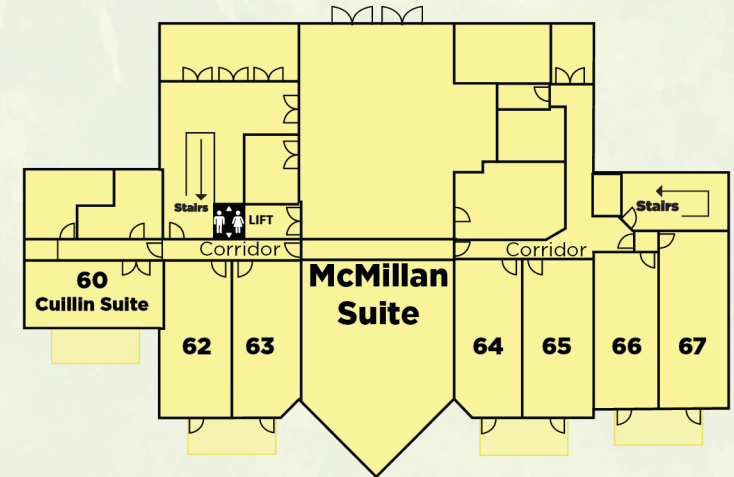

Hotel Map

Welcome to the
LODGE ON
LOCH LOMOND
 ★ ★ ★ ★

- 1 Reception
- 2 Toilets
- 3 Glen Luss Suite
- 4 Lounge Bar
- 5 Graham Bedrooms
- 6 Colquhoun's Restaurant
- 7 Corbett Lodge
- 8 Munro Lodge
- 9 McMillan Suite
- 10 Amber Rose Spa
- 11 Glen Lomond Suite
- 12 McMillan Patio
- 13 Fire Pit
- 14 Jetty
- 15 Glen Luss Patio
- 16 Beach Bar

MAIN BUILDING

First Floor
Graham Bedrooms
1-9

MUNRO LODGE

Second Floor
Bedrooms 60-67

CORBETT LODGE

First Floor - Bedrooms 30-39

Ground Floor - Bedrooms 20-29

First Floor
Bedrooms 50-57

Ground Floor
Bedrooms 40-44