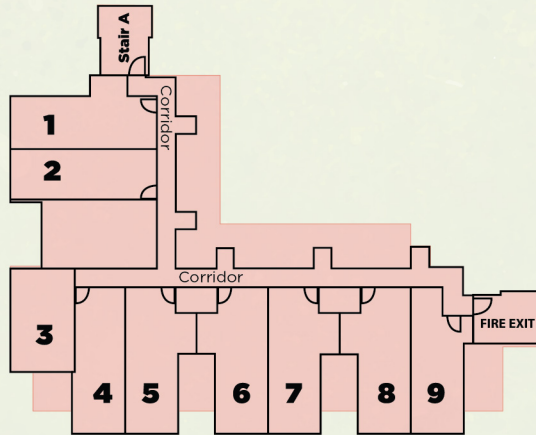

Hotel Map

Welcome to the
LODGE ON
LOCH LOMOND
 ★ ★ ★ ★

- 1 Reception
- 2 Toilets
- 3 Glen Luss Suite
- 4 Lounge Bar
- 5 Graham Bedrooms
- 6 Colquhoun's Restaurant
- 7 Corbett Lodge
- 8 Munro Lodge
- 9 McMillan Suite
- 10 Amber Rose Spa
- 11 Glen Lomond Suite
- 12 McMillan Patio
- 13 Fire Pit
- 14 Jetty
- 15 Glen Luss Patio
- 16 Beach Bar

MAIN BUILDING

First Floor
Graham Bedrooms
1-9

MUNRO LODGE

Second Floor
Bedrooms 60-67

CORBETT LODGE

First Floor - Bedrooms 30-39

Ground Floor - Bedrooms 20-29

First Floor
Bedrooms 50-57