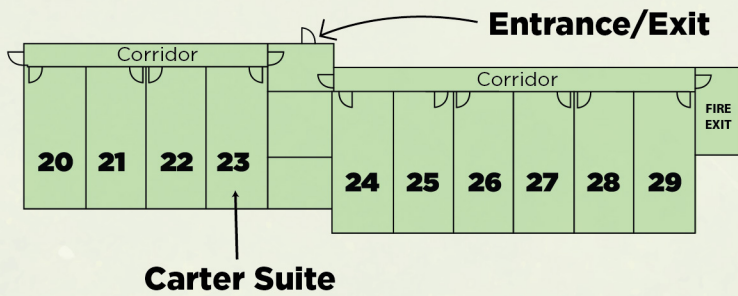

Hotel Map

Welcome to the
LODGE ON
LOCH LOMOND
 ★ ★ ★ ★

- 1 Reception
- 2 Toilets
- 3 Glen Luss Suite
- 4 Lounge Bar
- 5 Graham Bedrooms
- 6 Colquhoun's Restaurant
- 7 Corbett Lodge
- 8 Munro Lodge
- 9 McMillan Suite
- 10 Amber Rose Spa
- 11 Glen Lomond Suite
- 12 McMillan Patio
- 13 Fire Pit
- 14 Jetty
- 15 Glen Luss Patio
- 16 Beach Bar

MAIN BUILDING

First Floor
Graham Bedrooms
1-9

MUNRO LODGE

Second Floor
Bedrooms 60-67

CORBETT LODGE

First Floor - Bedrooms 30-39

Ground Floor - Bedrooms 20-29

First Floor
Bedrooms 50-57