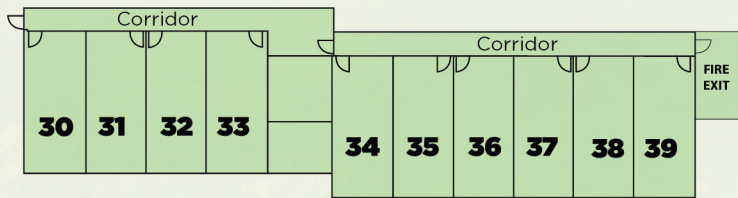

Hotel Map

Welcome to the
LODGE ON
LOCH LOMOND
 ★ ★ ★ ★

- 1 Reception
- 2 Toilets
- 3 Glen Luss Suite
- 4 Lounge Bar
- 5 Graham Bedrooms
- 6 Colquhoun's Restaurant
- 7 Corbett Lodge
- 8 Munro Lodge
- 9 McMillan Suite
- 10 Amber Rose Spa
- 11 Glen Lomond Suite
- 12 McMillan Patio
- 13 Fire Pit
- 14 Jetty
- 15 Glen Luss Patio
- 16 Beach Bar

MAIN BUILDING

First Floor
Graham Bedrooms
1-9

MUNRO LODGE

Second Floor
Bedrooms 60-67

CORBETT LODGE

First Floor - Bedrooms 30-39

Ground Floor - Bedrooms 20-29

First Floor
Bedrooms 50-57

Ground Floor
Bedrooms 40-44