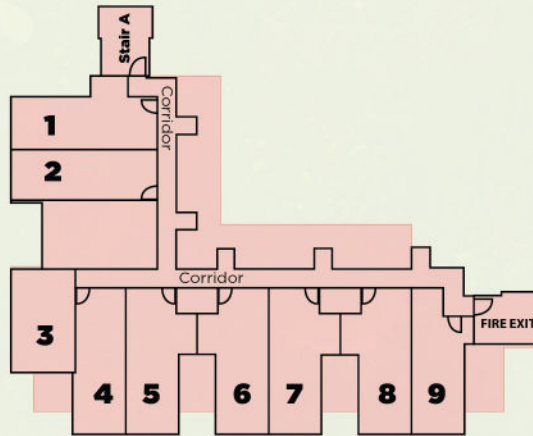

Hotel Map

Welcome to the

LODGE ON
LOCH LOMOND

- 1 Reception
- 2 Toilets
- 3 Glen Luss Suite
- 4 Lounge Bar
- 5 Graham Bedrooms
- 6 Colquhoun's Restaurant
- 7 Corbett Lodge
- 8 Munro Lodge
- 9 McMillan Suite
- 10 Amber Rose Spa
- 11 Glen Lomond Suite
- 12 McMillan Patio
- 13 Fire Pit
- 14 Jetty
- 15 Glen Luss Patio
- 16 Beach Bar

MAIN BUILDING

LODGE ON
LOCH LOMOND
★★★★

First Floor
Graham Bedrooms
1-9

CORBETT LODGE

First Floor - Bedrooms 30-39

Ground Floor - Bedrooms 20-29

Entrance/Exit from Carpark
Carpark Here

Carter Suite

MUNRO LODGE

Second Floor
Bedrooms
60-67

Spa Entrance

First Floor
Bedrooms
50-57 + SPA

Ground Floor
Bedrooms
40-44

Entrance