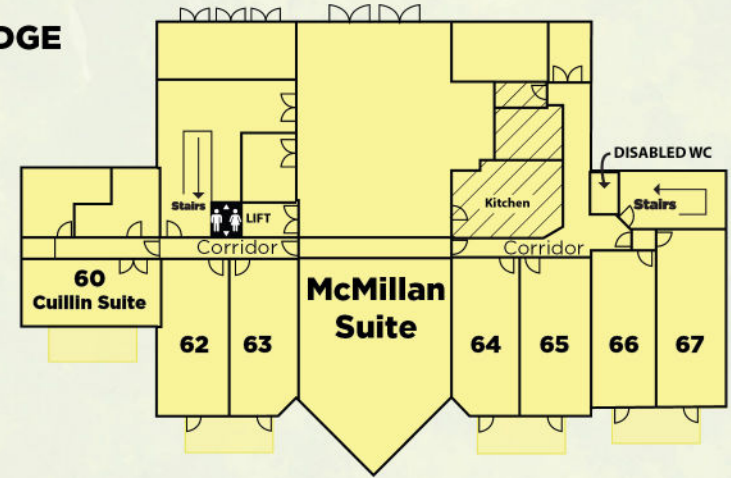

Hotel Map

Welcome to the

LODGE ON
LOCH LOMOND

- 1 Reception
- 2 Toilets
- 3 Glen Luss Suite
- 4 Lounge Bar
- 5 Graham Bedrooms
- 6 Colquhoun's Restaurant
- 7 Corbett Lodge
- 8 Munro Lodge
- 9 McMillan Suite
- 10 Amber Rose Spa
- 11 Glen Lomond Suite
- 12 McMillan Patio
- 13 Fire Pit
- 14 Jetty
- 15 Glen Luss Patio
- 16 Beach Bar

MAIN BUILDING

LODGE ON
LOCH LOMOND
★★★★

First Floor
Graham Bedrooms
1-9

CORBETT LODGE

First Floor - Bedrooms 30-39

Ground Floor - Bedrooms 20-29

Entrance/Exit from Carpark
Carpark Here

Carter Suite

MUNRO LODGE

Second Floor
Bedrooms
60-67

Spa Entrance

First Floor
Bedrooms
50-57 + SPA

Ground Floor
Bedrooms
40-44

Entrance