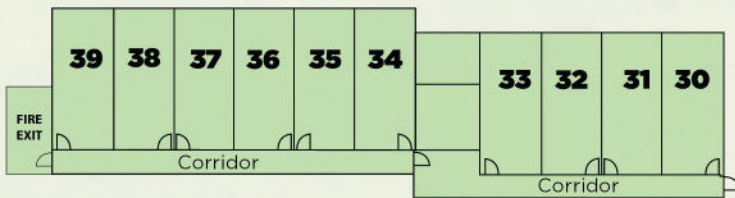

Hotel Map

Welcome to the

LODGE ON
LOCH LOMOND

- 1 Reception
- 2 Toilets
- 3 Glen Luss Suite
- 4 Lounge Bar
- 5 Graham Bedrooms
- 6 Colquhoun's Restaurant
- 7 Corbett Lodge
- 8 Munro Lodge
- 9 McMillan Suite
- 10 Amber Rose Spa
- 11 Glen Lomond Suite
- 12 McMillan Patio
- 13 Fire Pit
- 14 Jetty
- 15 Glen Luss Patio
- 16 Beach Bar

MAIN BUILDING

LODGE ON
LOCH LOMOND
★★★★

First Floor
Graham Bedrooms
1-9

CORBETT LODGE

First Floor - Bedrooms 30-39

Ground Floor - Bedrooms 20-29

Entrance/Exit from Carpark
Carpark Here

Carter Suite

MUNRO LODGE

Second Floor
Bedrooms
60-67

Spa Entrance

First Floor
Bedrooms
50-57 + SPA

Ground Floor
Bedrooms
40-44

Entrance