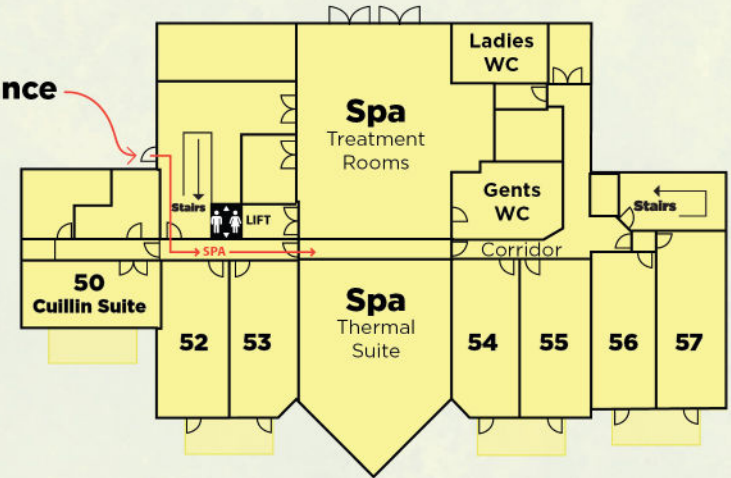

Hotel Map

Welcome to the

LODGE ON
LOCH LOMOND

- 1 Reception
- 2 Toilets
- 3 Glen Luss Suite
- 4 Lounge Bar
- 5 Graham Bedrooms
- 6 Colquhoun's Restaurant
- 7 Corbett Lodge
- 8 Munro Lodge
- 9 McMillan Suite
- 10 Amber Rose Spa
- 11 Glen Lomond Suite
- 12 McMillan Patio
- 13 Fire Pit
- 14 Jetty
- 15 Glen Luss Patio
- 16 Beach Bar

MAIN BUILDING

LODGE ON
LOCH LOMOND
★★★★

First Floor
Graham Bedrooms
1-9

CORBETT LODGE

First Floor - Bedrooms 30-39

Ground Floor - Bedrooms 20-29

Entrance/Exit from Carpark
Carpark Here

Carter Suite

MUNRO LODGE

Second Floor
Bedrooms
60-67

Spa Entrance

First Floor
Bedrooms
50-57 + SPA

Ground Floor
Bedrooms
40-44

Entrance