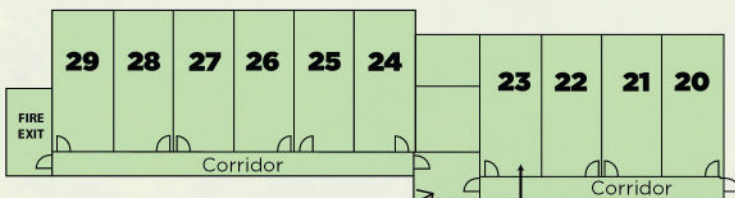

Hotel Map

Welcome to the

LODGE ON
LOCH LOMOND

- 1 Reception
- 2 Toilets
- 3 Glen Luss Suite
- 4 Lounge Bar
- 5 Graham Bedrooms
- 6 Colquhoun's Restaurant
- 7 Corbett Lodge
- 8 Munro Lodge
- 9 McMillan Suite
- 10 Amber Rose Spa
- 11 Glen Lomond Suite
- 12 McMillan Patio
- 13 Fire Pit
- 14 Jetty
- 15 Glen Luss Patio
- 16 Beach Bar

MAIN BUILDING

LODGE ON
LOCH LOMOND
★★★★

First Floor
Graham Bedrooms
1-9

CORBETT LODGE

First Floor - Bedrooms 30-39

Ground Floor - Bedrooms 20-29

Entrance/Exit from Carpark
Carpark Here

Carter Suite

MUNRO LODGE

Second Floor
Bedrooms
60-67

Spa Entrance

First Floor
Bedrooms
50-57 + SPA

Ground Floor
Bedrooms
40-44

Entrance